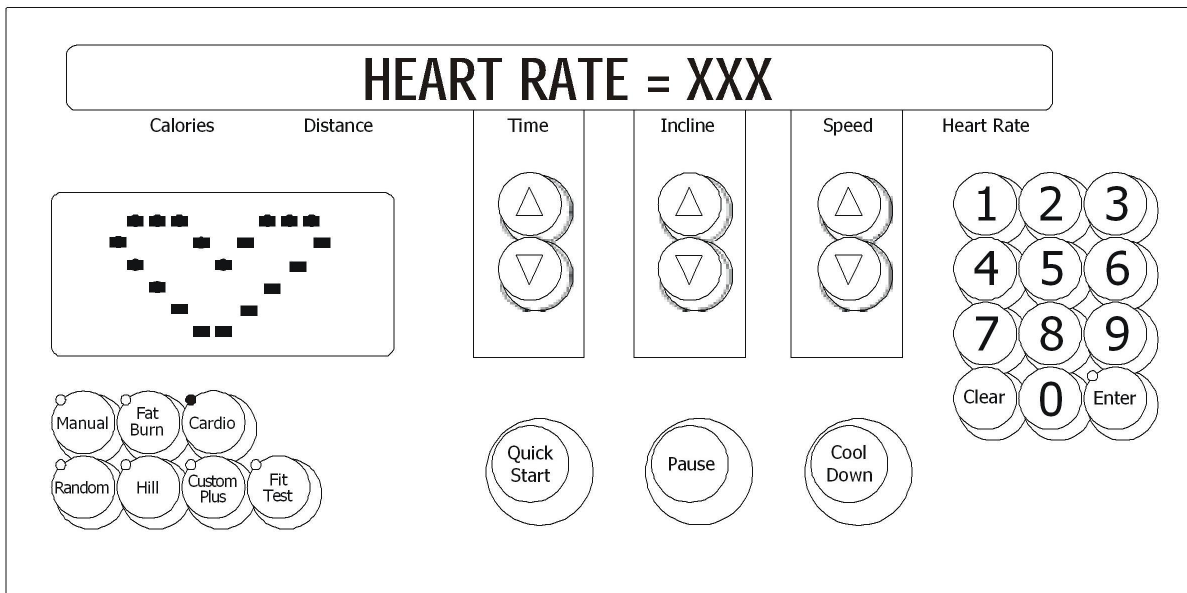

**Life Fitness Models 9100, 9500HR, 9700HR, and 9700HR w/Decline Treadmills**  
**DIAGNOSTICS: SYSTEM TEST – TELEMETRY MODE**

---

Upon initial entry to this test, a message concerning the telemetry system on/off will occur. This test will allow the user to test the telemetry heart rate system. If the telemetry heart rate system is OFF, no heart rate value will be given.

If the system is enabled, a telemetry heart rate signal can be provided and a heart rate value will be shown. The signal will also generate the 'ENTER' led to flash at the heart rate pulse frequency.

Press the 'CLEAR' key to exit the Telemetry Heart Rate test and return to the System Test Menu.